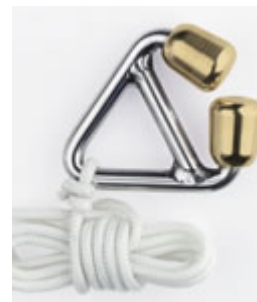

# Pre Feeders

Oversized silicon bronze rollers smooth out the sail on its way to the feeder, assuring a perfect set and eliminating the need for crew to hand-feed the sail.

Which application is right for your boat?  
View the [Complete Kits](#) for help.

Description	Item Number	Shipping Weight
Genoa Pre Feeder	1205-01	1lb. (454g)
Mainsail Pre Feeder	1205-11	1lb. (454g)